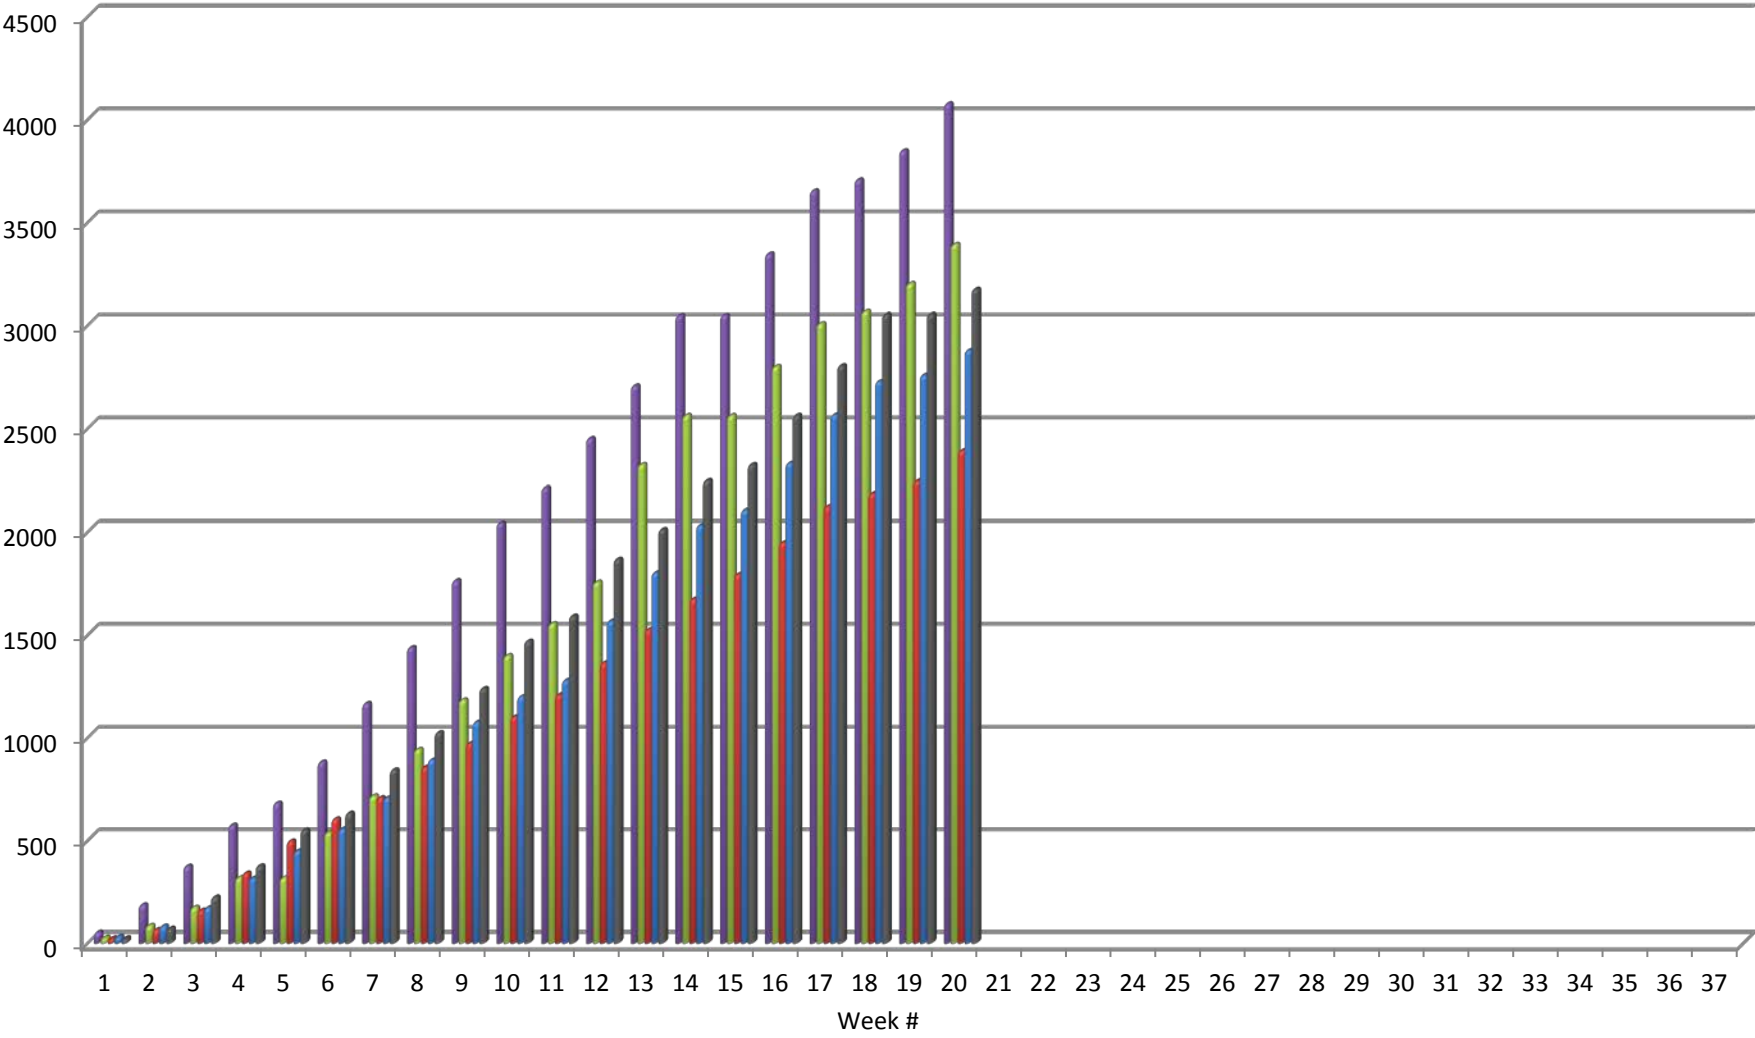

Three Year OKCPS Total Suspension Data Comparison

of Suspensions

■ sy2017 Total Suspensions ■ sy2018 Total Suspensions ■ sy2019 Suspensions

Five Year OKCPS Total Suspension Data Comparison

of Suspensions

■ sy2015 Total Suspensions
 ■ sy2016 Total Suspensions
 ■ sy2017 Total Suspensions
 ■ sy2018 Total Suspensions
 ■ sy2019 Total Suspensions

OKCPS Five Year Comparison of Long Term Suspensions sy2015 to sy 2019

To Date for each year